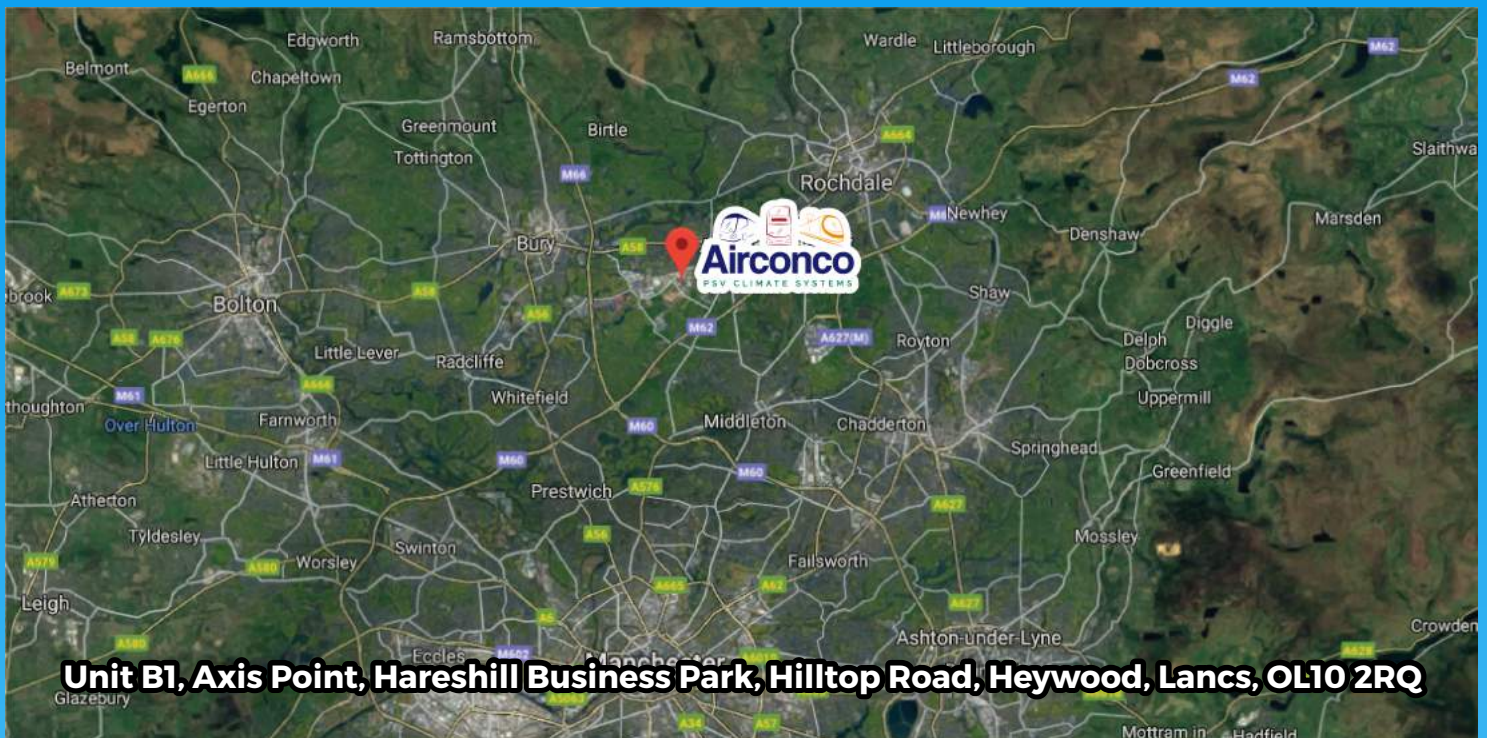

## Our Location

We are based in Heywood not far from Junction 3 of the M66.  
This is the best junction to use especially if you are in a HGV or Bus / Coach.

### Directions

#### Car / LGV Access Only - Width Restriction on this Route

From M62 Exit the M62 at Junction 19 and take the A6046 to Heywood. Turn left at the Texaco petrol station roundabout into Coronation Avenue. At the end of Coronation Avenue turn left onto Manchester Road. After approximately ½ mile turn right through the width restriction concrete onto Hareshill Road. After ½ a mile turn right – after Yearsley Cold Storage Plant – into Hilltop Road. Axis Point estate is at the end of Hilltop Road.

#### Bus, Coach HGV Access

From M66 Exit the M66 at Junction 3 and follow the sign for Heywood Distribution Park. At the end of the road take the A58 towards Heywood. After approximately ¾ mile – pass the entrance to Heywood Distribution Park, take the next right turn into Hareshill Road. Just before Yearsley Cold Storage Plant turn left into Hilltop Road. Axis Point estate is at the end of Hilltop Road.